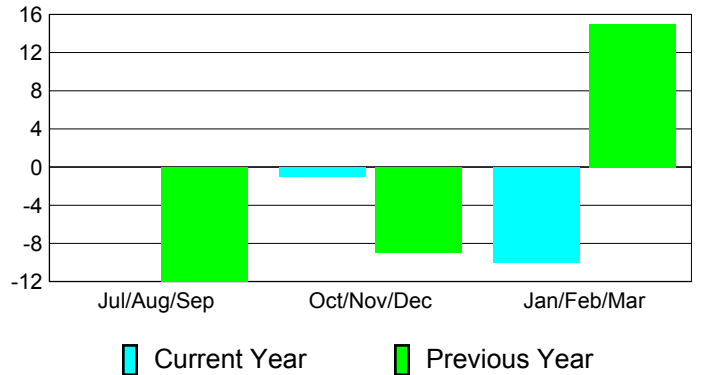

**Membership Results
2010-2011**

**Membership
2009-2010**

Month	Net Memb Goal	Actual New Memb	Actual Dropped Memb	Gain/Loss of Memb	Gain/Loss of Memb
Jul/Aug/Sep	7	41	-41	0	-12
Oct/Nov/Dec	10	33	-34	-1	-9
Jan/Feb/Mar	21	21	-31	-10	15
Totals	38	95	-106	-11	-6

Membership Results 2010-2011

Goal, New, Dropped, Gain/Loss

Comparison of Membership Gain/Loss

Current Year Compared to the Previous Year

Gender Comparison 2010-2011

Jul/Aug/Sep

Oct/Nov/Dec

Jan/Feb/Mar