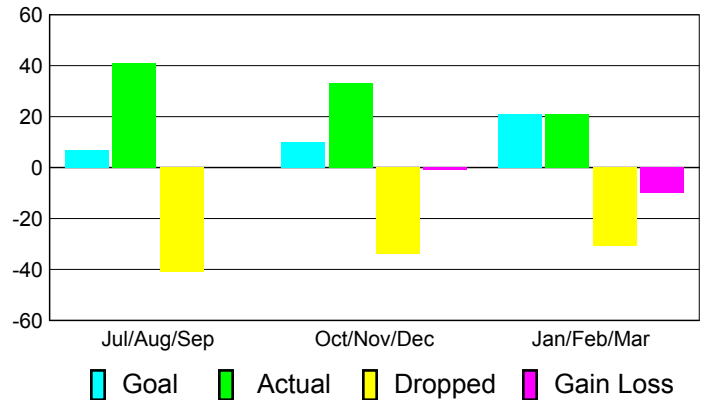

Membership Results 2010-2011

Goal, New, Dropped, Gain/Loss

Comparison of Membership Gain/Loss

Current Year Compared to the Previous Year